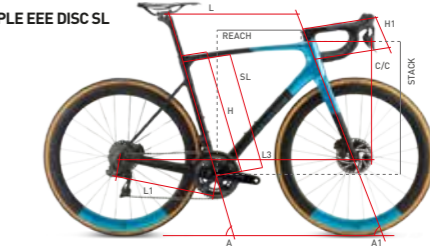

TRIPLE EEE DISC SL

Size	H	SL	C/C	L*	A	H1	L1	A1	L3	REACH	STACK
	[cm]	[cm]	[cm]	[cm]	[°]	[cm]	[cm]	[°]	[cm]	[mm]	[mm]
XXS	44.0	42.3	42.3	51.0	75.0	11.5	40.5	71.5	96.1	370.5	519.8
XS	47.0	45.6	45.6	53.0	74.0	12.5	40.5	72.0	96.1	377.5	530.8
S	51.0	49.8	49.8	54.5	73.5	14.0	40.5	73.0	97.2	382.8	545.5
M	52.0	50.8	50.8	56.0	74.0	15.5	40.5	74.0	99.0	398.2	563.1
L	53.0	51.7	51.8	57.5	74.0	18.2	40.8	74.0	99.8	405.9	589.0
XL	56.0	54.8	54.8	60.0	74.0	21.0	40.8	74.0	101.1	423.0	616.0