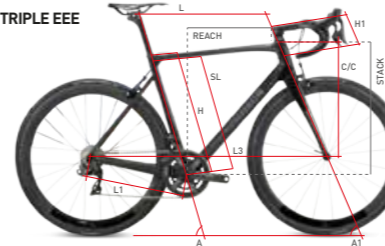

TRIPLE EEE

Size	H	SL	C/C	L*	A	H1	L1	A1	L3	REACH	STACK
	[cm]	[cm]	[cm]	[cm]	[°]	[cm]	[cm]	[°]	[cm]	[mm]	[mm]
XS	46.0	42.0	48.0	51.0	74.5	10.82	40.5	71.5	96.1	367.5	513.1
S	49.0	45.0	49.0	53.5	74.0	11.82	40.5	72.5	97.2	383.9	526.0
S-M	51.0	44.9	51.0	54.5	73.5	13.85	40.5	73.0	97.4	383.3	544.0
M	52.0	48.0	52.5	56	73.5	15.31	40.5	73.0	99.0	394.5	558.0
L	54.0	50.0	54.5	57.5	73.0	17.32	40.8	73.5	99.8	398.4	577.0
XL	58.0	54.0	59.0	60.0	72.0	21.81	40.8	73.5	101.1	398.3	620.0