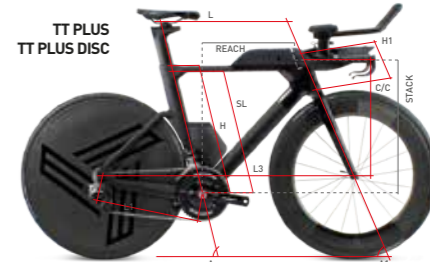

TT PLUS
TT PLUS DISC

Size	H	C/C	L	A	H1	L1	A1	REACH	STACK	↓
	[cm]	[cm]	[cm]	[°]	[cm]	[cm]	[°]	[mm]	[mm]	[cm]
XS-S	49.5	51.6	51.66	74.1*	6.62	40.8	72.5	380.00	475.0	<170
S-M	50.5	53.1	53.61	74.1*	8.19	40.8	72.5	395.00	490.0	170-180
M-L	52.5	54.6	55.56	74.1*	9.77	40.8	72.5	410.00	505.0	180-190
L-XL	54.5	56.1	57.51	74.1*	11.34	40.8	72.5	425.00	520.0	>190

* Durchschnitt/Average