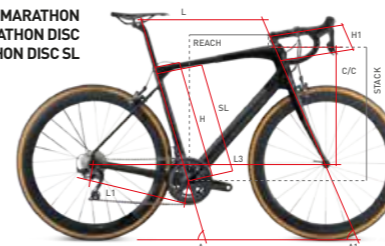

MARATHON
MARATHON DISC
MARATHON DISC SL

Size	H	SL	L	A	H1	L1	A1	L3	REACH	STACK
	[cm]	[cm]	[cm]	[°]	[cm]	[cm]	[°]	[cm]	[mm]	[mm]
XXS	44.0	42.9	50.4	74.2	11.84	41.5	70.6	98.0	354.0	529.0
XS	46.5	45.4	51.9	74.0	13.77	41.5	70.8	99.3	362.0	548.0
S	49.0	47.9	53.5	73.8	15.70	41.5	71.0	100.6	370.0	567.0
M	51.5	50.4	55.1	73.5	17.43	42.0	71.8	101.2	378.0	586.0
L	54.0	52.9	56.9	73.2	19.35	42.0	72.0	102.4	386.0	605.0
XL	56.5	55.4	58.5	73.0	21.27	42.0	72.2	103.6	394.0	624.0
XXL	60.0	58.9	60.1	72.8	23.13	42.0	72.5	104.7	402.0	643.0