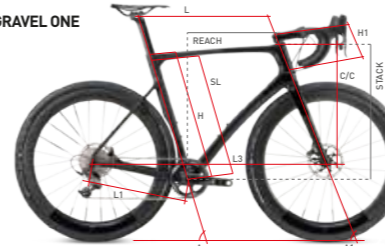

GRAVEL ONE

Size	H	SL	L	A	H1	L1	A1	L3	REACH	STACK
	[cm]	[cm]	[cm]	[°]	[cm]	[cm]	[°]	[cm]	[mm]	[mm]
XS	49.0	47.8	52.0	74.5	10.95	41.5	71.0	98.59	375.6	519.6
S	51.0	49.8	53.5	74.0	12.45	41.5	72.5	98.32	380.2	539.0
M	53.0	51.8	55.0	73.5	14.45	41.5	72.5	99.33	384.3	558.1
L	56.0	54.8	56.5	73.5	16.45	41.5	72.7	100.67	393.5	577.9
XL	58.0	56.7	58.0	73.0	18.45	41.5	73.0	113.20	396.8	598.1

BESUCHE UNSEREN
DOWNLOADBEREICH FÜR
MEHR INFORMATIONEN!