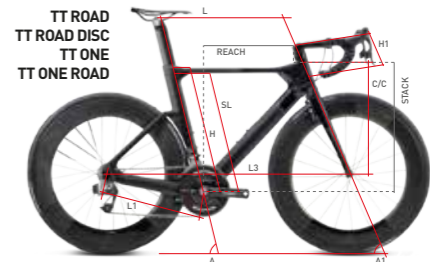

TT ROAD
TT ROAD DISC
TT ONE
TT ONE ROAD

Size	H	C/C	L	A	H1**	L1	A1	L3	REACH	STACK
	[cm]	[cm]	[cm]	[°]	[cm]	[cm]	[°]	[cm]	[mm]	[mm]
XS-S	49.5	47.9	50.1	77.0*	11.3	40.8	72.5	96.3	380.0	515.5
S-M	50.5	49.4	52.0	77.0*	12.8	40.8	72.5	98.3	395.0	529.8
M-L	52.5	50.9	53.9	77.0*	14.3	40.8	72.5	100.3	410.0	544.1
L-XL	54.5	52.4	55.7	77.0*	15.8	40.8	72.5	102.3	425.0	558.5
XXL	57.0	54.4	58.0	77.0*	17.8	40.8	72.5	103.9	439.4	579.4