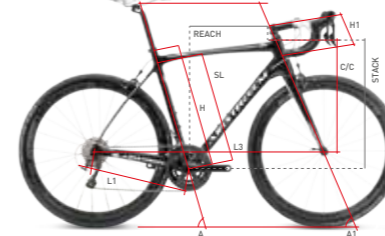

UNIKAT
LINE

MEHR DAZU AUF WWW.AIRSTREEM.COM

GEOMETRIEDATEN 2020

AIR ONE SL

Size	H	SL	C/C	L	A	H1	L1	A1	L3	REACH	STACK
	[cm]	[cm]	[cm]	[cm]	[°]	[cm]	[cm]	[°]	[cm]	[mm]	[mm]
XS	48.0	41.5	49.1	51.3	74.1	12.30	41.2	70.8	97.3	358.8	520.5
S	51.0	44.5	51.5	53.3	73.7	14.75	41.2	71.1	98.7	367.8	544.7
M	54.0	47.5	54.2	55.4	73.3	17.40	41.2	71.4	100.3	383.3	568.9
L	57.0	50.5	56.6	57.4	72.9	19.80	41.2	71.7	101.6	391.7	592.8
XL	60.0	53.5	59.2	59.5	72.5	22.40	41.2	72.0	103.1	400.6	616.7